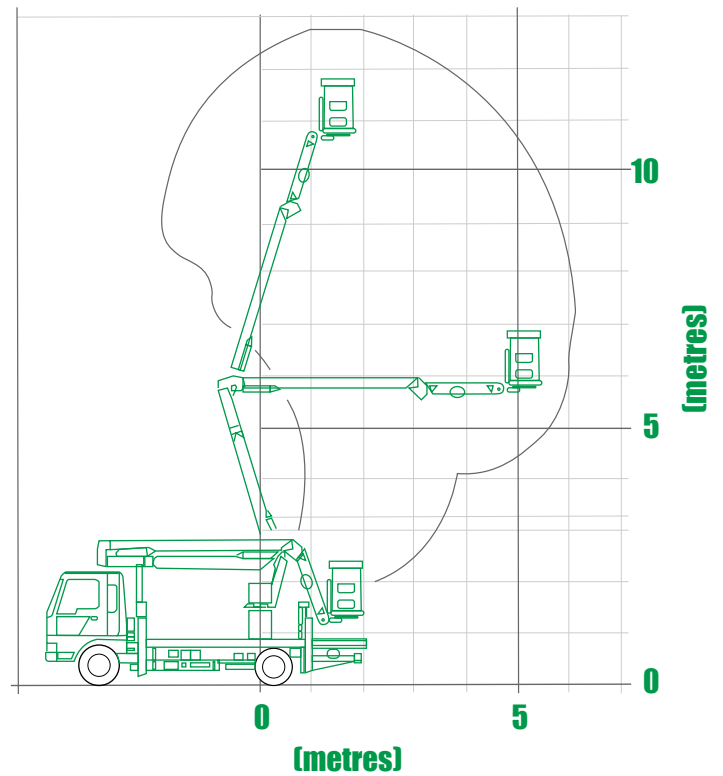

12 Metre Knuckle Boom - Nifty Lift Elevated Work Platform

Unit Number: Unit 4

Specs

Max Working Height	12 m
Working Radius at Max Height	3.80 m
Safe Working Load	180 kg
Max Working Radius	6 m
Max Stabiliser Spread	2.2 m
Travelling Height	3.30 m
Travelling Width	2.20 m
Travelling Length	6.40 m
Overall Weight	7500 kg
Basket Rotation	Nil